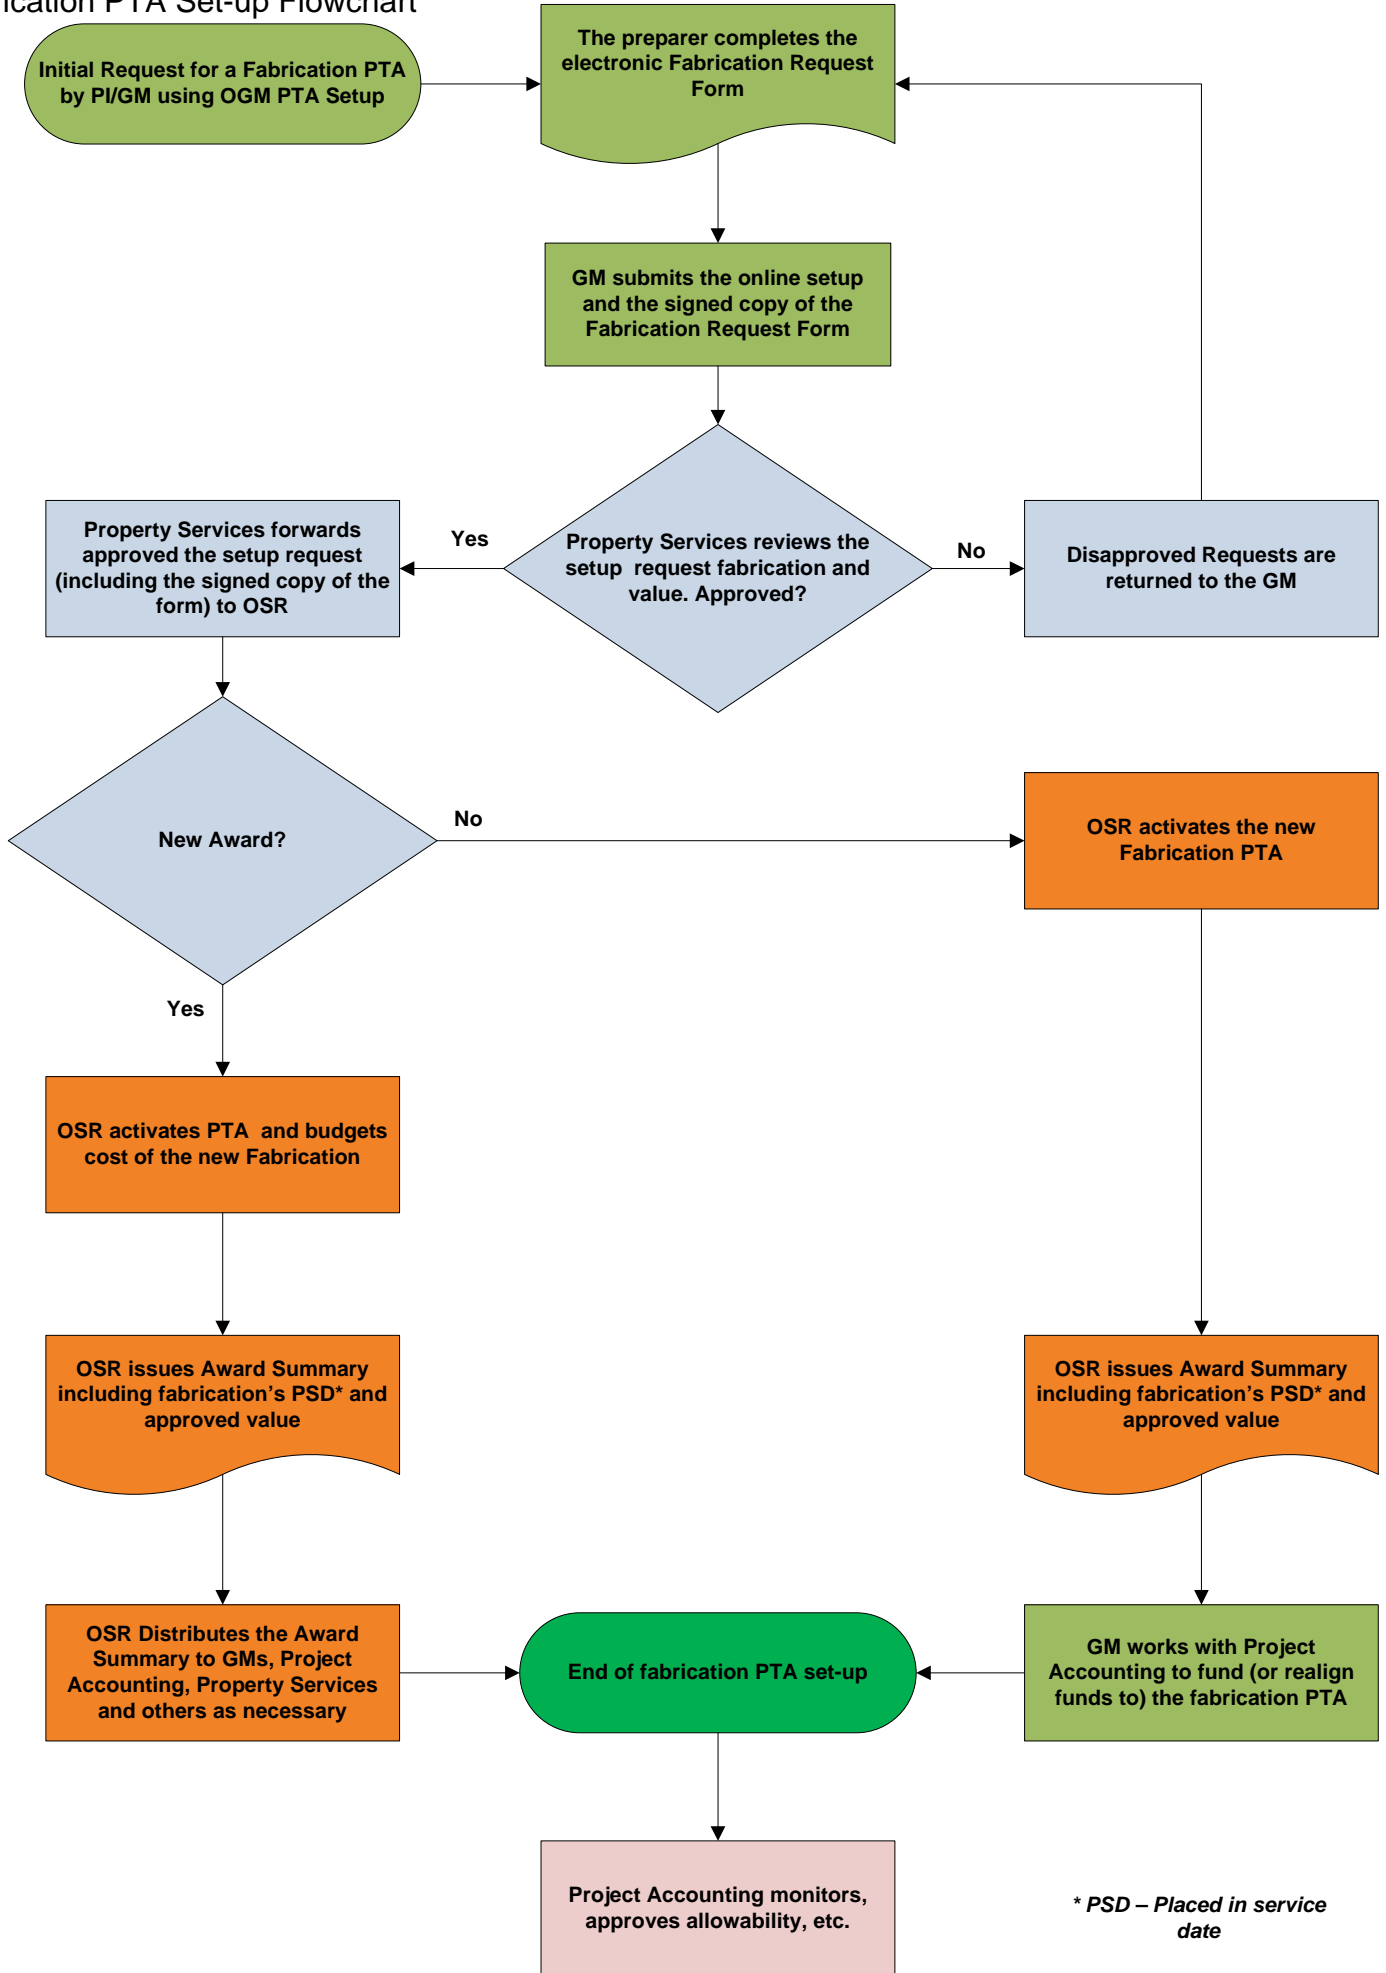

Fabrication PTA Set-up Flowchart

* PSD – Placed in service date